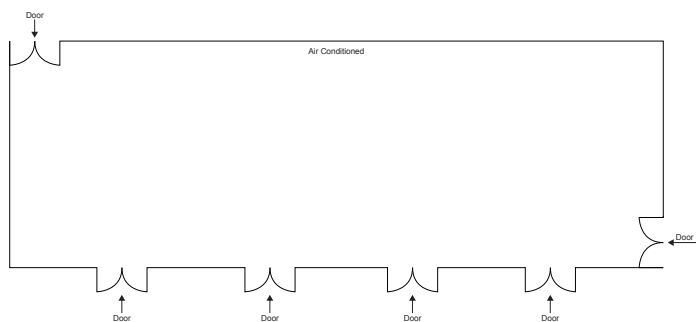

RHINO CONFERENCE ROOM INFORMATION SHEET

FLOOR PLAN

CONFERENCE AIDS AND FACILITIES

- Wall screen
- Lectern
- Public address system
- Flipcharts
- Whiteboards
- Data and video projector
- Lapel and Roving Microphone system
- Speaker phone
- Dance Floor
- Stage
- Foyer (14m x 5.9m) available for breakaway sessions and refreshments
- Wheelchair friendly

| | Metres (LxWxH) | Square Metres | Ceiling Height |
|------------|----------------|---------------|------------------------------|
| RHINO ROOM | 18 x 6 x 3.9 | 108 | At wall:3.9 At centre:3.9 |

| | Cinema | School Room | Dinner | U-Shape | Cocktail Reception Standing | Buffet | Boardroom |
|------------|--------|-------------|--------|---------|-----------------------------|--------|-----------|
| RHINO ROOM | 150 | 80 | 40 | 40 | 40 | 40 | 30 |